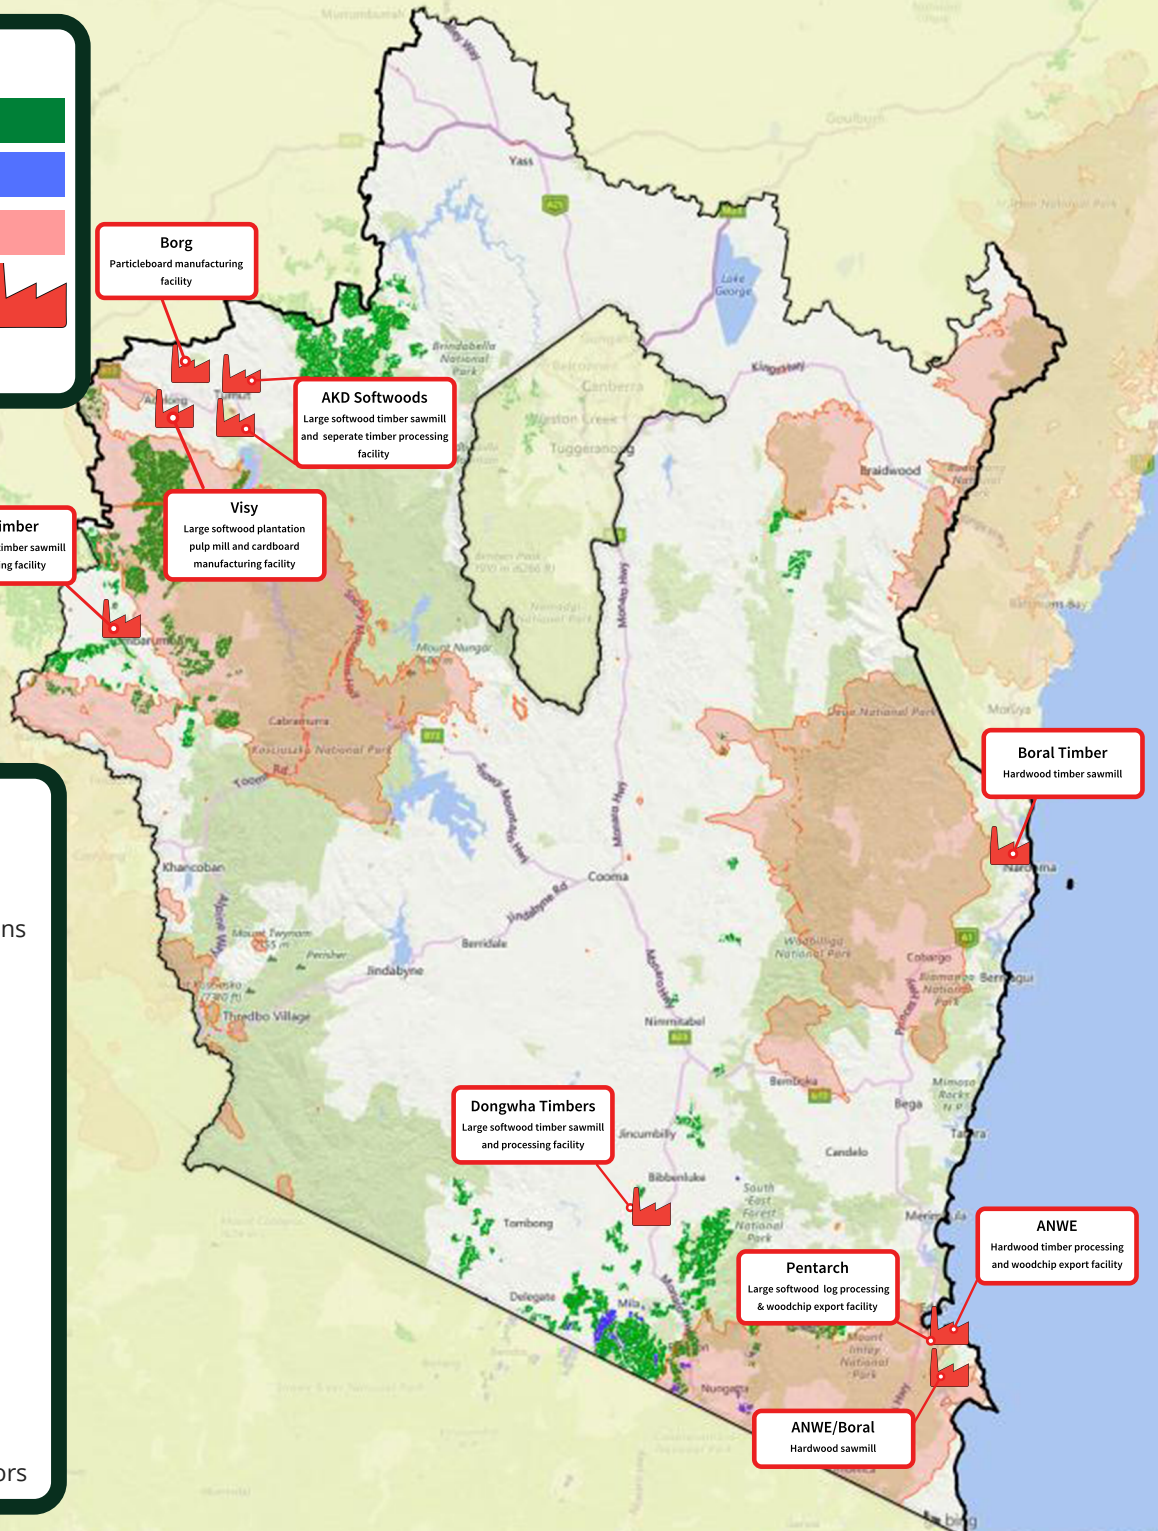

LEGEND

Softwood plantations

Hardwood plantations

2019/20 bushfire season

Major forest industry manufacturers

Products/industries in the area:

- Paper and paperboard mills
- sawmills
- Particleboard processing plant
- Softwood & hardwood plantations
- Managed native forest
- Woodchip processing mill

Big employers:

- ANWE
- AKD Softwoods
- Boral Timber
- Borg
- Dongwha Timbers
- ForestryCorp NSW
- Global Forest Partners
- Hyne Timber
- New Forests
- Pentarch
- PF Olsen
- Visy
- And many more smaller operators

AFPA is the peak national industry body representing the resources, processing, and pulp and paper industries covering the forest products value chain.

AFPA represents all elements of the value chain from the sustainable harvesting of plantations and multiple use natural forest resource including forest establishment and management, harvesting and haulage, processing of timber resources and manufacture of pulp and paper.