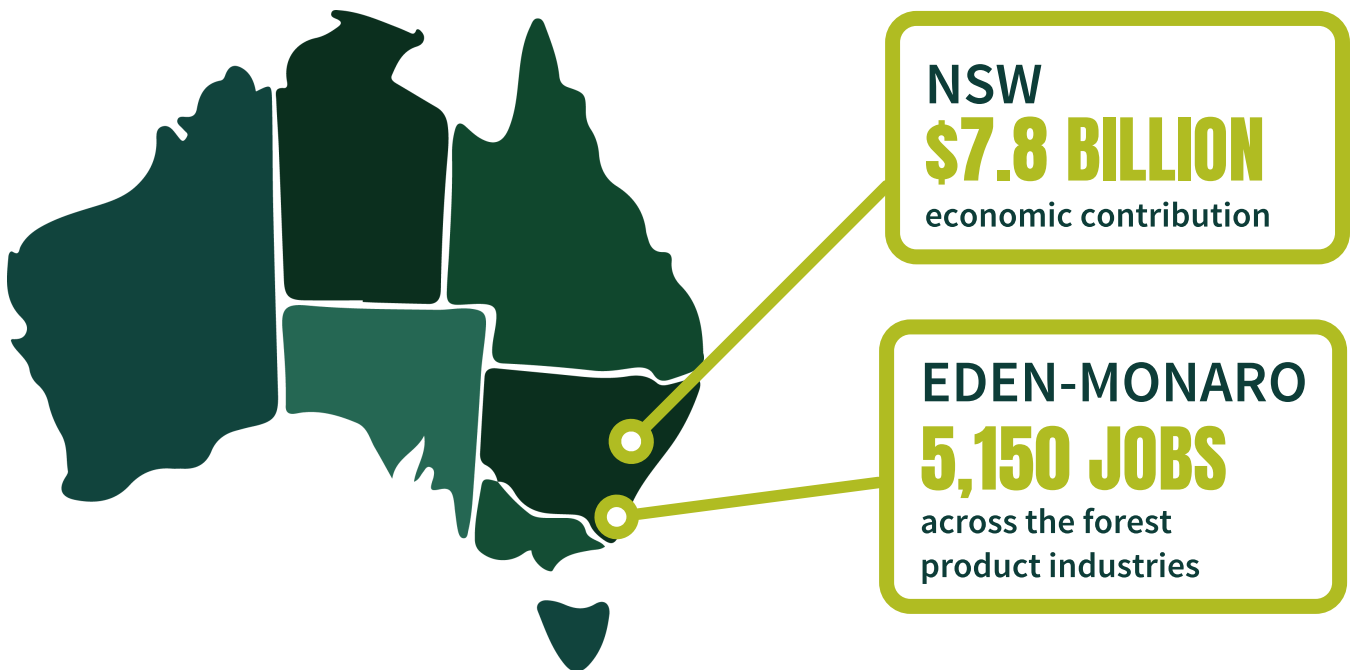

# EDEN-MONARO ELECTORATE

## A FOREST INDUSTRIES PROFILE

Forest product industries	Direct employment	Indirect employment
Eden - Monaro	 2,168	 2,981
New South Wales	 24,089	 33,122
Australia	 80,000	 100,000

### Products/industries in the area:

- Paper and paperboard mills
- sawmills
- Particleboard processing plant
- Softwood & hardwood plantations
- Managed native forest
- Woodchip processing mill

AFPA is the peak national industry body representing the resources, processing, and pulp and paper industries covering the forest products value chain.

AFPA represents all elements of the value chain from the sustainable harvesting of plantations and multiple use natural forest resource including forest establishment and management, harvesting and haulage, processing of timber resources and manufacture of pulp and paper.